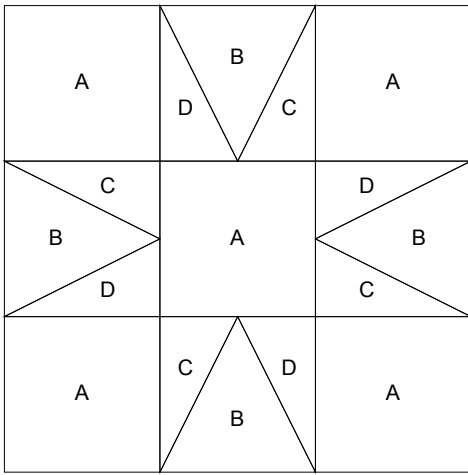

Eight-Pointed Star

Key Block (27/100 actual size)

Cutting Diagrams

Patch Count